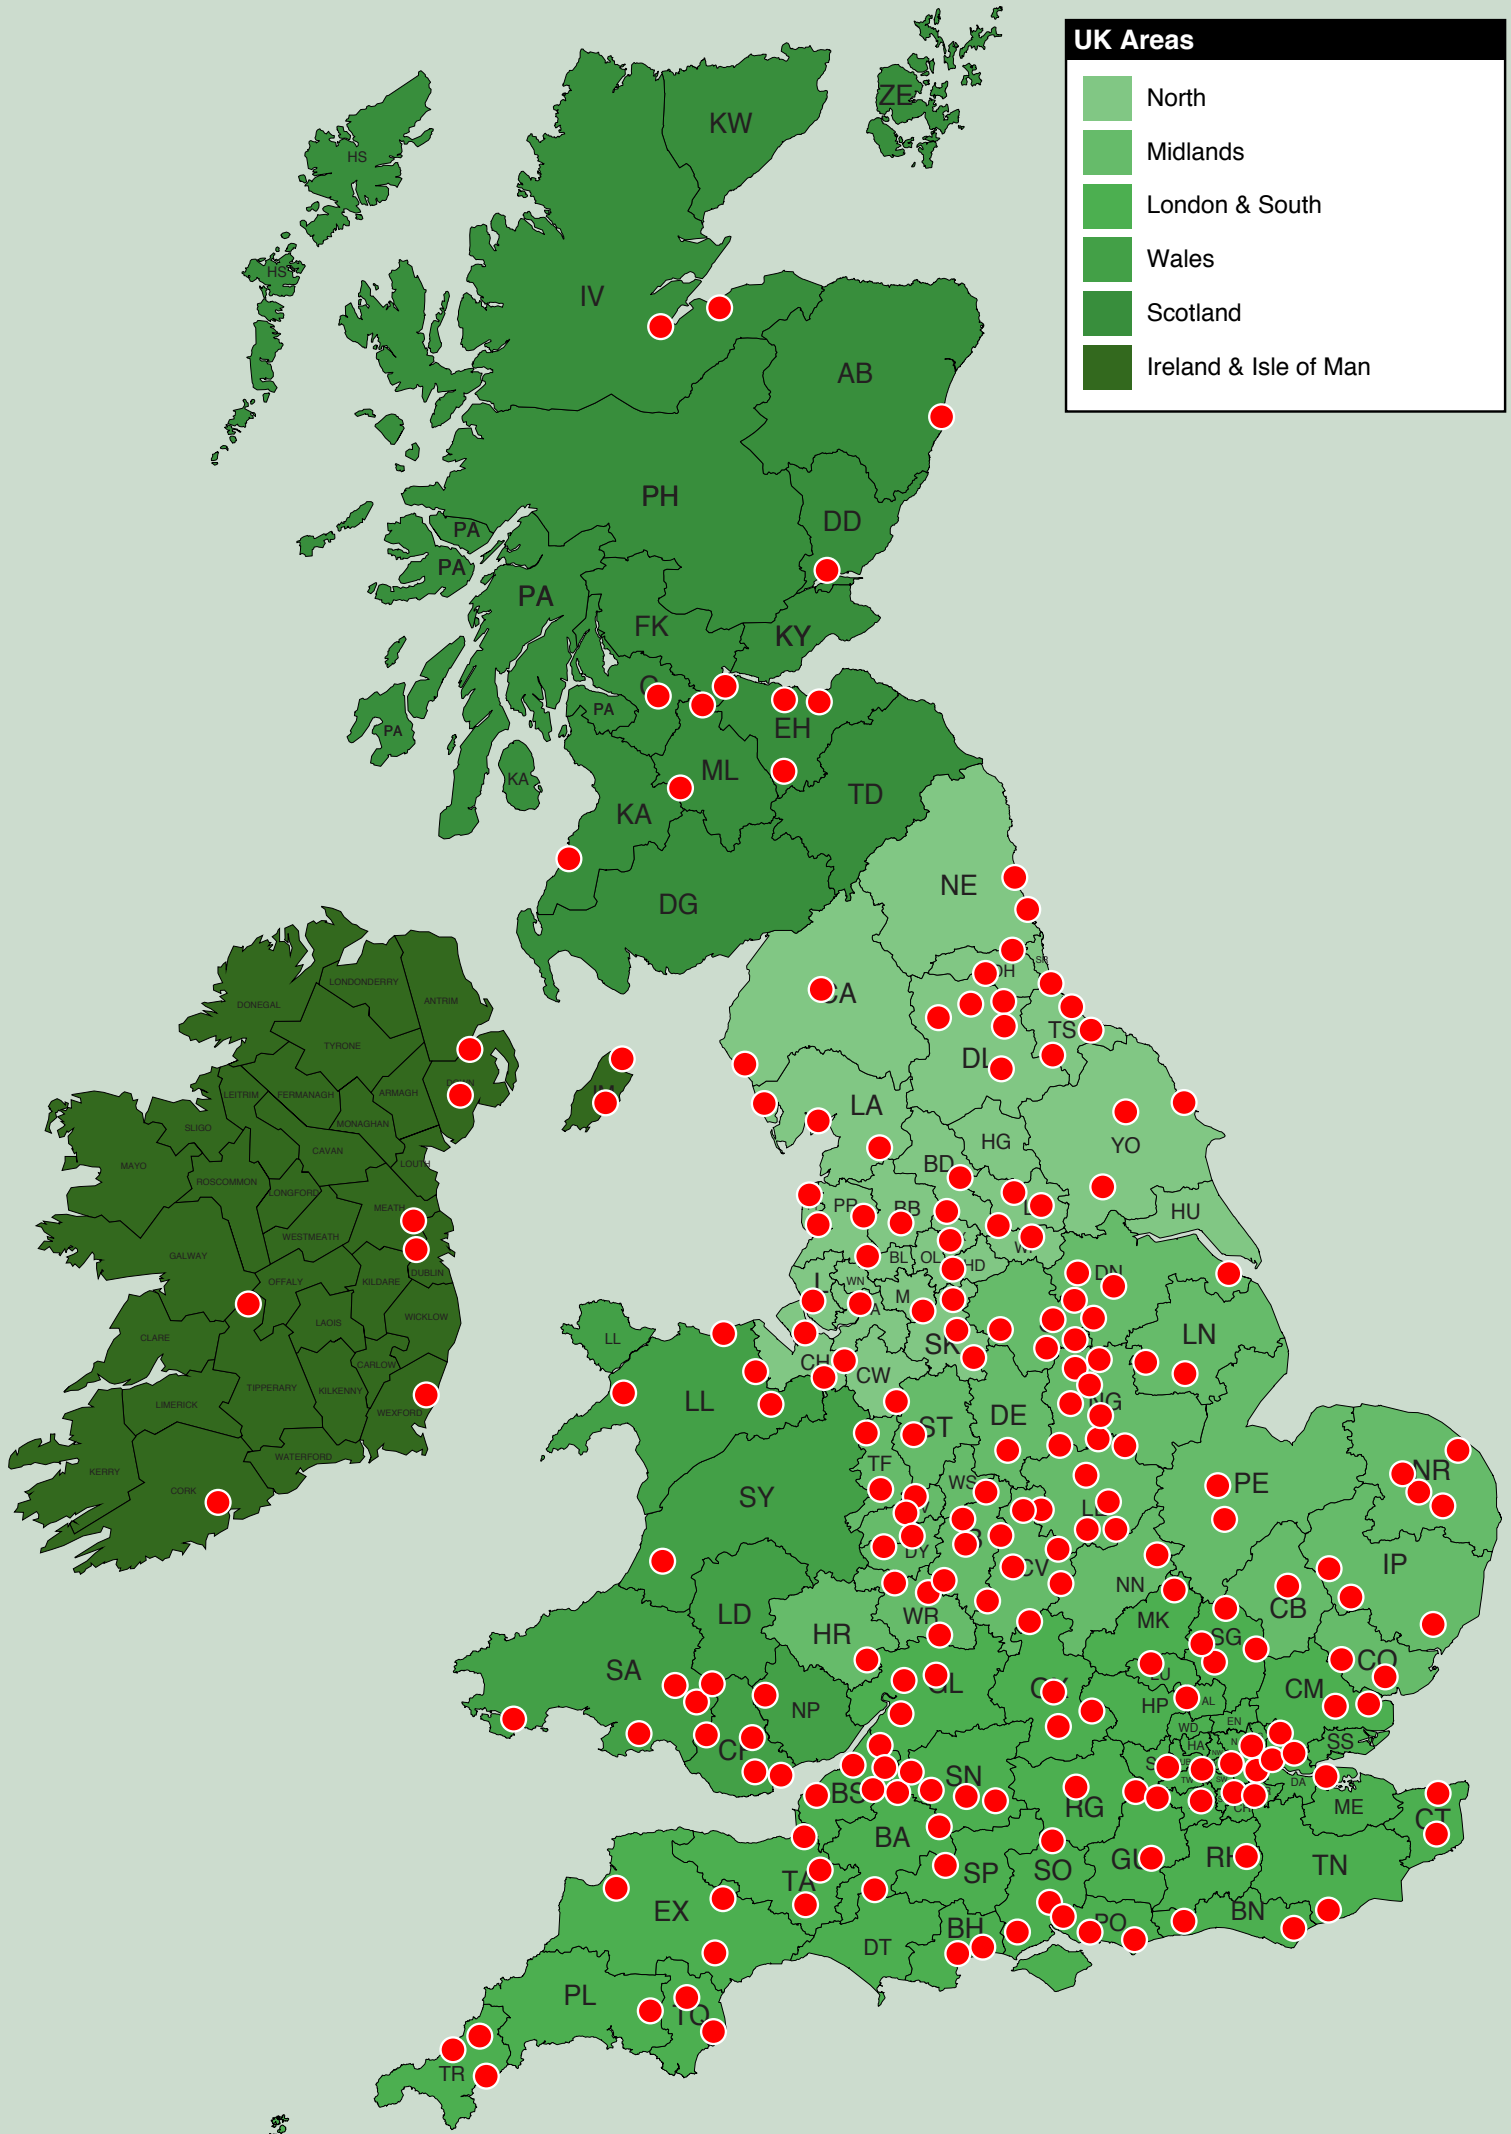

UK BMX Tracks

UK Areas

- North
- Midlands
- London & South
- Wales
- Scotland
- Ireland & Isle of Man